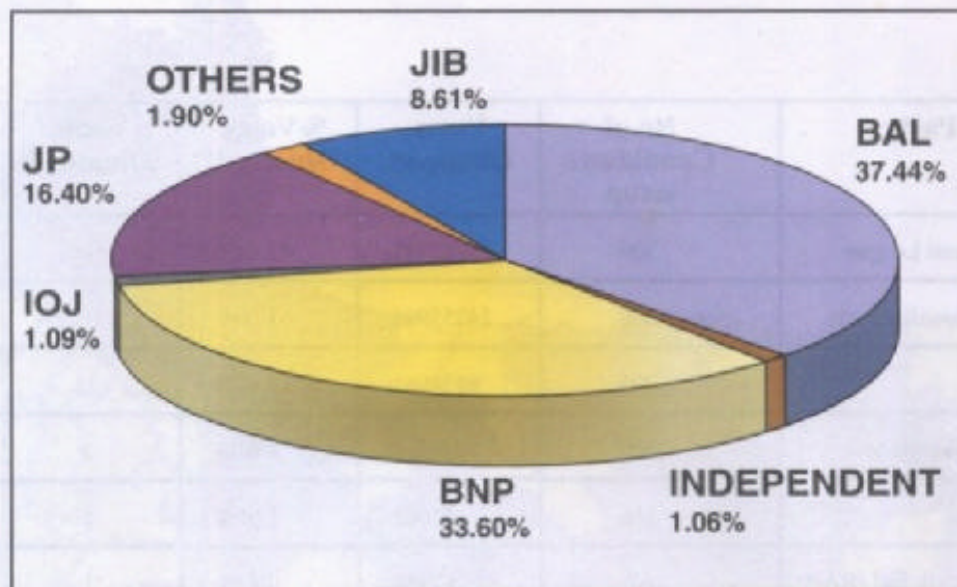

2.01- Spatial Distribution of Parliamentary Seats on the Result of Generral Election : June 12,1996

**2.02 - Votes cast and seats won by the parties
in the General Election : June 12, 1996.**

Name of the Party	No.of Candidates setup	Votes Obtained	% Votes Obtained	Seats Obtained	% Seats Obtained
Bangladesh Awami League	300	15882792	37.44%	146	48.67
Bangladesh Nationalist Party	300	14255986	33.60%	116	38.67
Jatiya Party	293	6954981	16.40%	32	10.67
Jamat-E-Islami Bangladesh	300	3653013	8.61%	3	1.00
Islami Oikya Jote	166	461003	1.09%	1	0.33
Jatiya Samaj Tantrik Dal (RAB)	67	97916	0.23%	1	0.33
Independent	284	450132	1.06%	1	0.33
Other Parties*	864	666476	1.67%	0	.00

Total	:	42418274		300
Total Cancelled Votes	:	462302		
<hr/>				
Total Enrollment	:	42880576		

% Valid Votes Cast	:	74.15
% Cancelled Votes	:	0.81
% Total Enrollment	:	74.96

* Detail in Annex -1

2.03. Graphical Representation of Votes Obtained by the Parties in General Election, June 12, 1996

2.05 - Division wise and Party wise Distribution of Seats on the Result of General Election, June 12,1996.

Party	Barisal	Chittagong	Dhaka	Khulna	Rajshahi	Sylhet	Total
Bangladesh Awami League	11	23	59	22	18	13	146
Bangladesh Nationalist Party	5	34	30	12	32	3	116
Independent				1			1
Islami Oikya Jote	1						1
Jamat- E- Islami Bangladesh	1			1	1		3
Jatiya Party	5	1	1	1	21	3	32
Jatiya Samajtantrik Dal (Rab)		1					1
Total Seats :	23	59	90	37	72	19	300