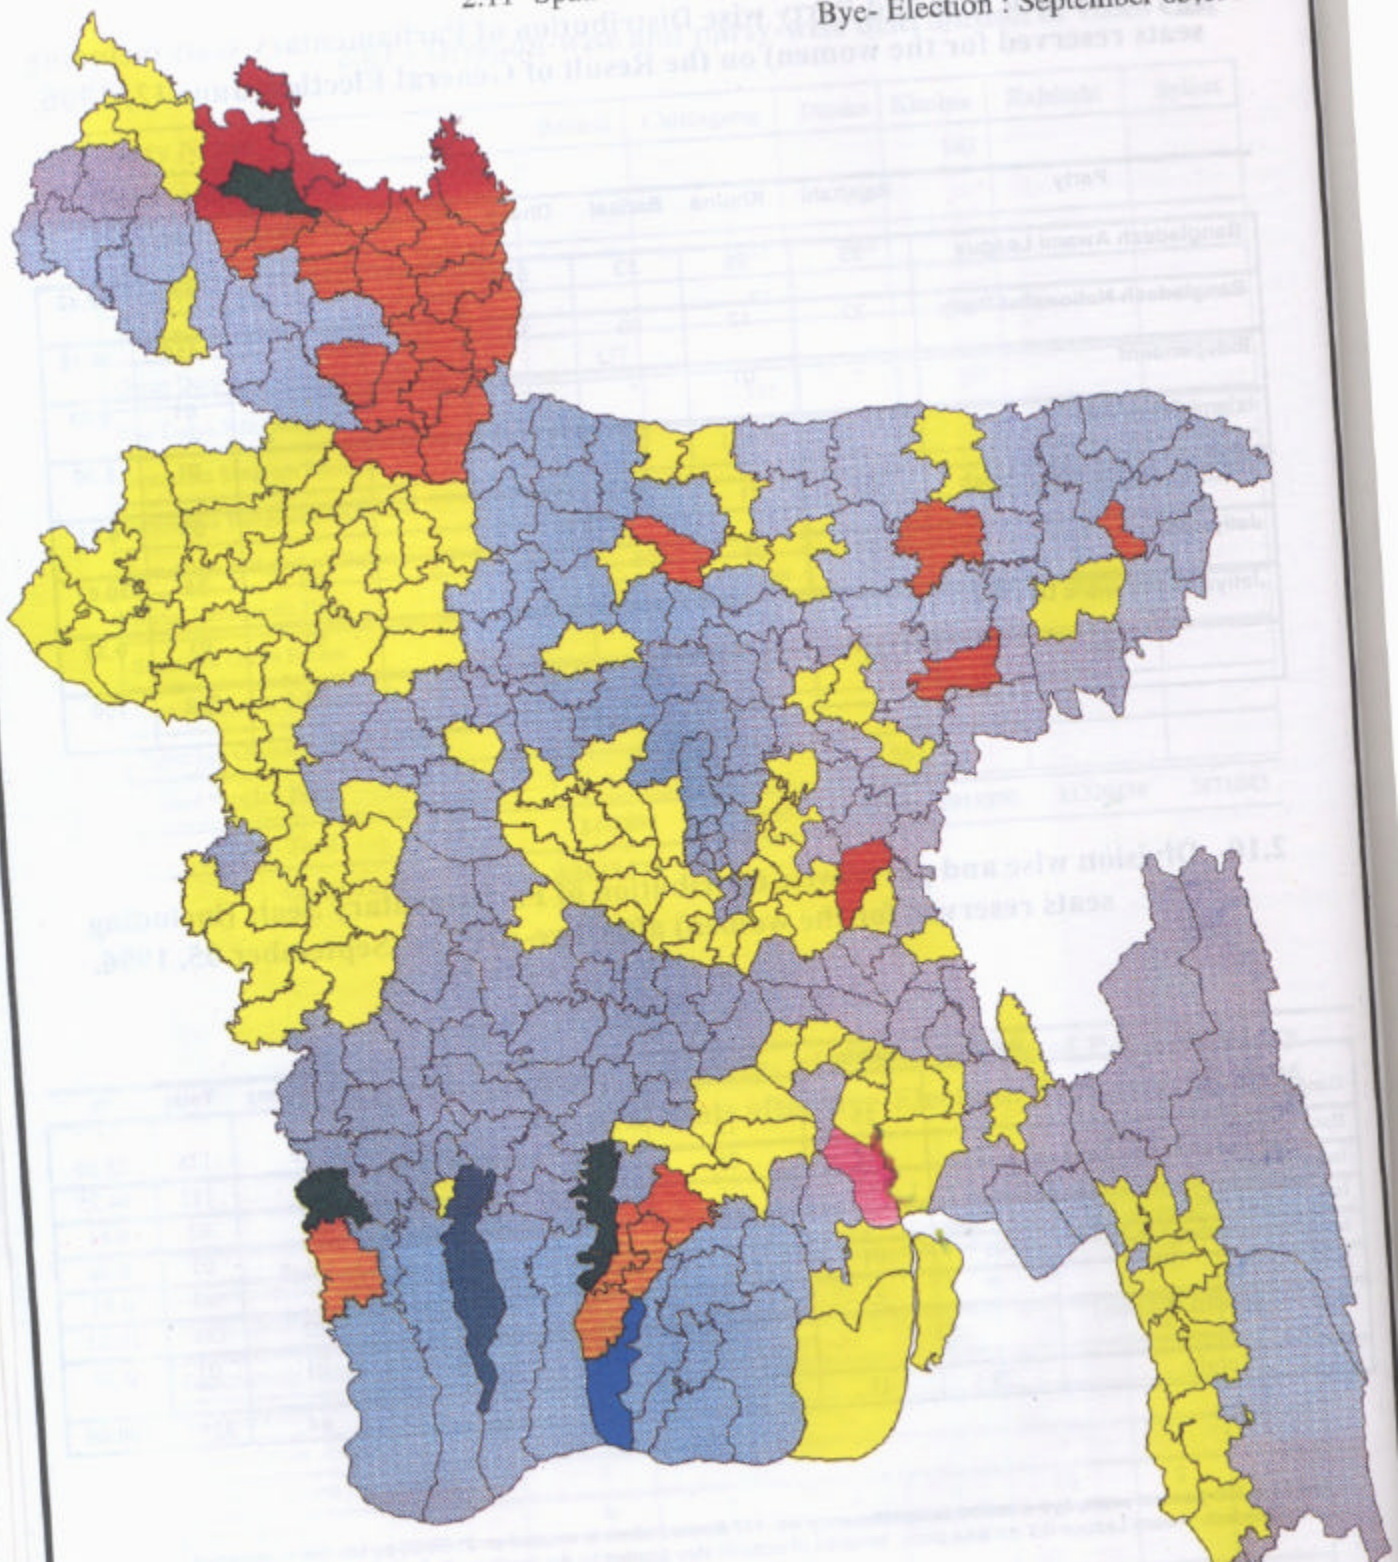

2.11- Spatial Distribution of Parliamentary General Seats after Bye- Election : September 05,1996

Party Legend

	Bangladesh Awami League	-----151
	Bangladesh Nationalist Party	----- 113
	Independent	-----01
	Islami Oikya Jote	-----01
	Jamat-E-Islami Bangladesh	-----03
	Jatiya Party	-----30
	Jatiya Samajtantrik Dal(Rab)	-----01

GISUNIT, LGED