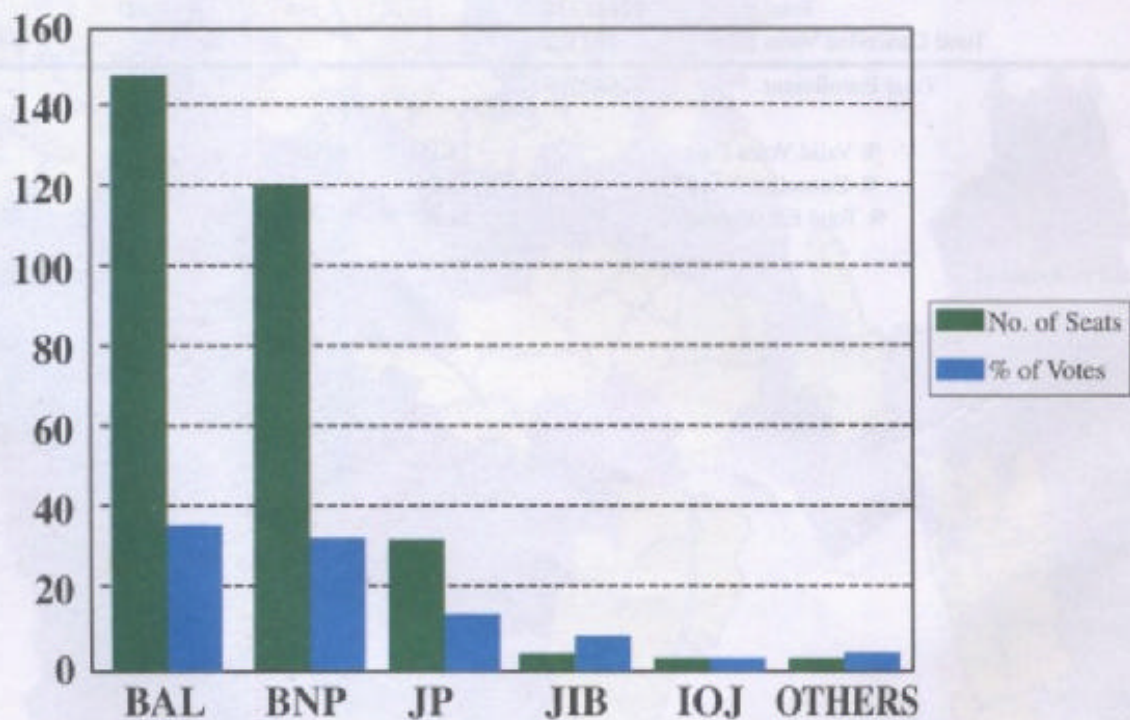

2.04. Comparative Graphical Representation of Votes and Seats Obtained by the Parties in General Election, June 12, 1996.

Abbreviate Words :

BAL	: Bangladesh Awami League
BNP	: Bangladesh Nationalist Party
JP	: Jatiya Party
IOJ	: Islami Oikya Jote
JIB	: Jamat-E-Islami Bangladesh
OTHERS	: Other Parties