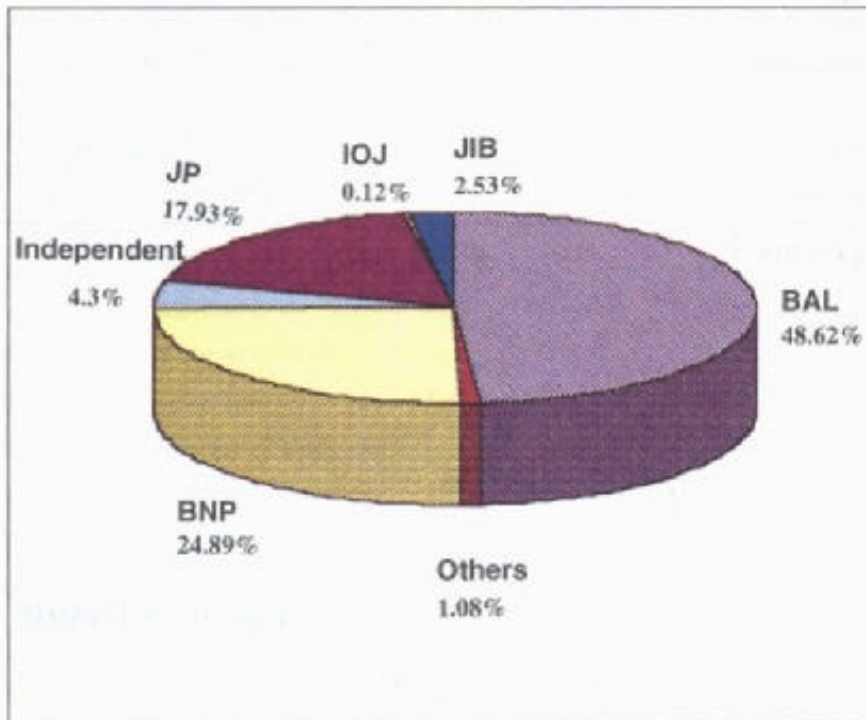

7.03 - List of participating parties with respective symbols

PartyName	Symbol
Bangladesh Awami League	Nowka (Boat)
Bangladesh Nationalist Party	Dhaner Shish (Sheaf Of Paddy)
Bhasani Front	Pradip (Lamp)
Islami Oikya Jote	Minar
Islamic Dal Bangladesh (Saifur)	Tractor
Jamat- E- Islami Bangladesh	Daripalla (Scales)
Jamiata Ulumaye Islam Bangladesh	Khejur Gachh (Date Tree)
Jatiya Party	Langol (Plough)
Jatiya Samajtantrik Dal (Rab)	Charaka (Spining Wheel)
National Awami Party (NAP Vasani) (Mustaq)	Oot (Camel)

Total No Of Participating Parties : 10

7.04 - Summary of Result

Party Name	Candidates Contested	Votes Cast	%Valid Votes	Seats Obtained
Bangladesh Awami League	15	784519	48.62%	8
Bangladesh Nationalist Party	15	401636	24.89%	3
Independent	23	77856	4.3%	1
Jatiya Party	12	289349	17.93%	3
Islami Okky Jote	2	1866	0.12%	0
Jamat-E-Islami Bangladesh	1	40875	2.53%	0
Others	5	17428	1.08%	0
Total	73	163529		15

7.05- Graphical Representation of Votes Obtained by the Parties in Bye- Election : September 05,1996.