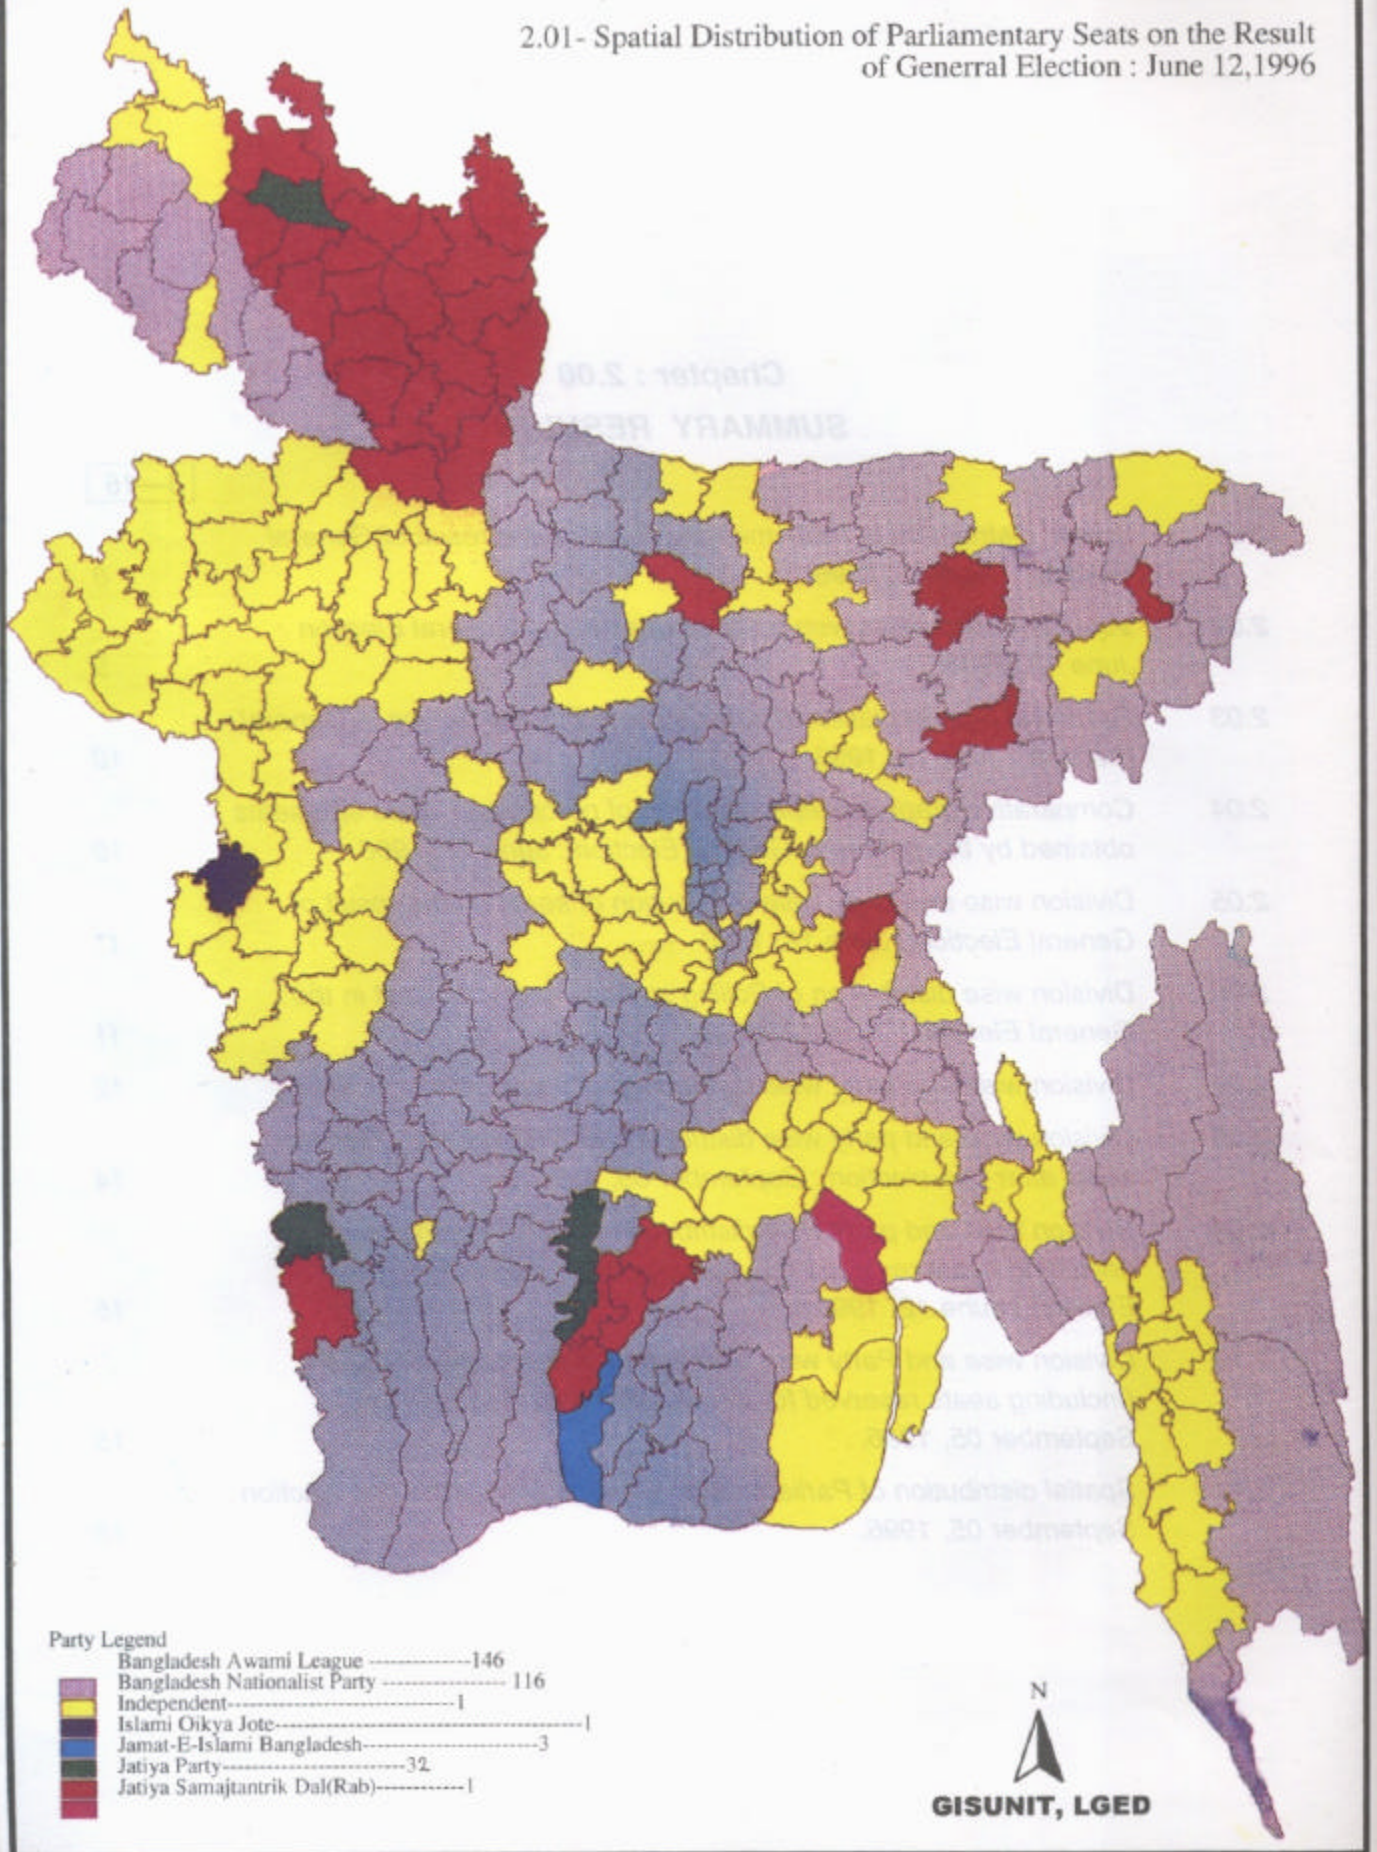

2.01- Spatial Distribution of Parliamentary Seats on the Result of Generral Election : June 12,1996

**2.02 - Votes cast and seats won by the parties
in the General Election : June 12, 1996.**

Name of the Party	No.of Candidates setup	Votes Obtained	% Votes Obtained	Seats Obtained	% Seats Obtained
Bangladesh Awami League	300	15882792	37.44%	146	48.67
Bangladesh Nationalist Party	300	14255986	33.60%	116	38.67
Jatiya Party	293	6954981	16.40%	32	10.67
Jamat-E-Islami Bangladesh	300	3653013	8.61%	3	1.00
Islami Oikya Jote	166	461003	1.09%	1	0.33
Jatiya Samaj Tantrik Dal (RAB)	67	97916	0.23%	1	0.33
Independent	284	450132	1.06%	1	0.33
Other Parties*	864	666476	1.67%	0	.00