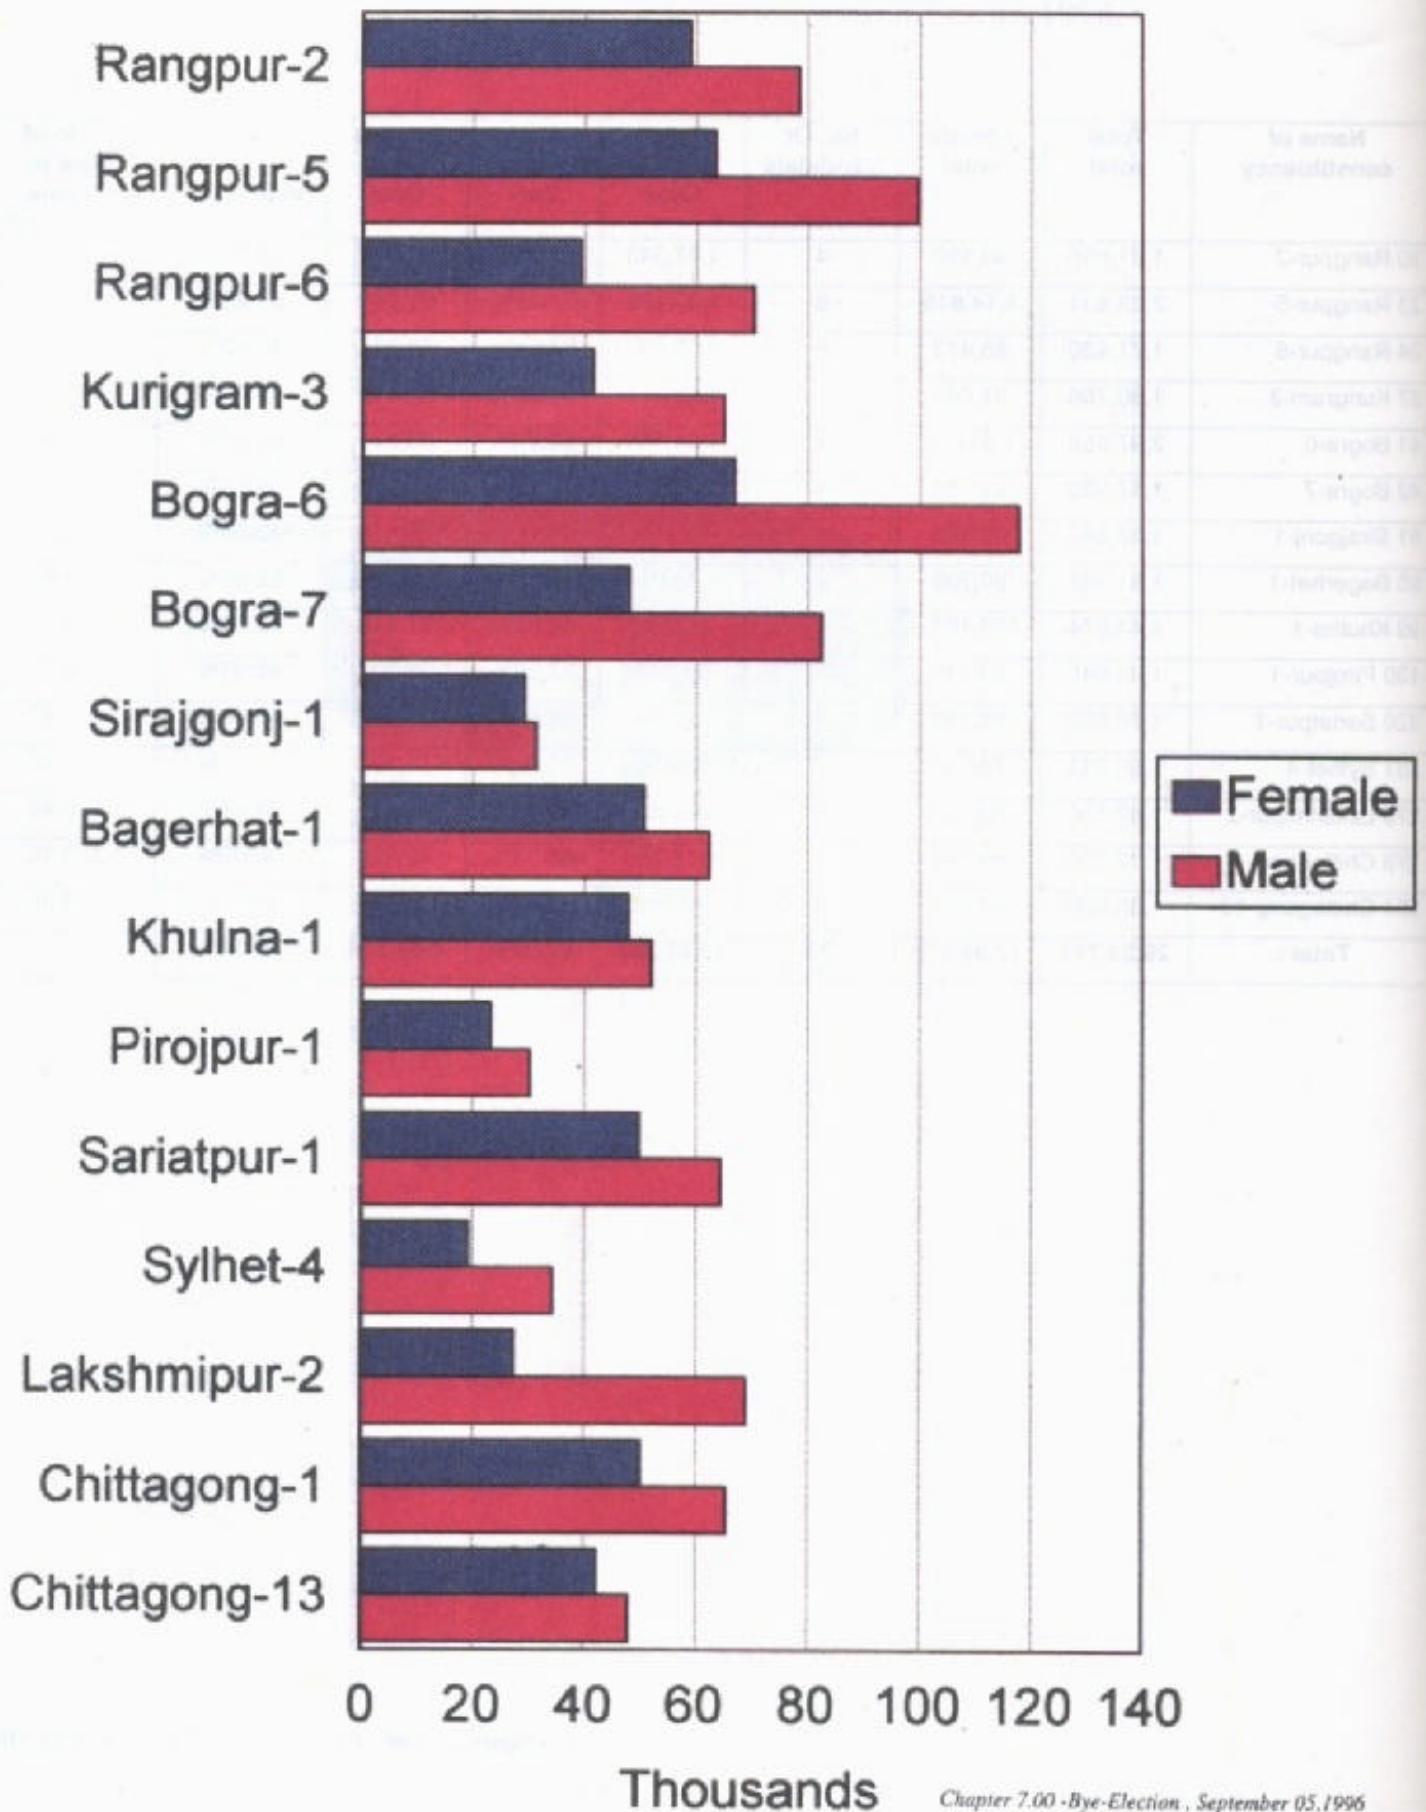

7-07 - Graphical Representation of Male-Female ratio of Vote cast in the Bye-Election.